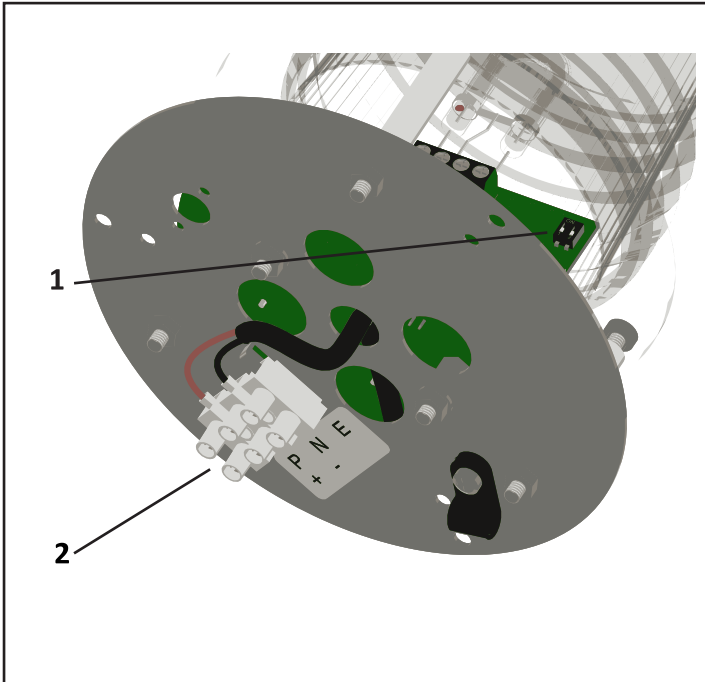

# XFJ Xenon Strobe Beacon

**1**

1	2	Flash Speed
Off	Off	60 fepm (1Hz)
On	Off	30 fepm (0.5Hz)
Off	On	90 fepm (1.5Hz)
On	On	45 fepm (0.75 Hz)

**2**

	XFJ/ UC/12	XFJ/ UC/24	XFJ/ AC/115	XFJ/ AC/230
-ve (0V)	-ve (0V)	-ve (0V)	N	N
+ve (12Vac/dc)	+ve (24Vac/dc)	P (115Vac)	P (230Vac)	